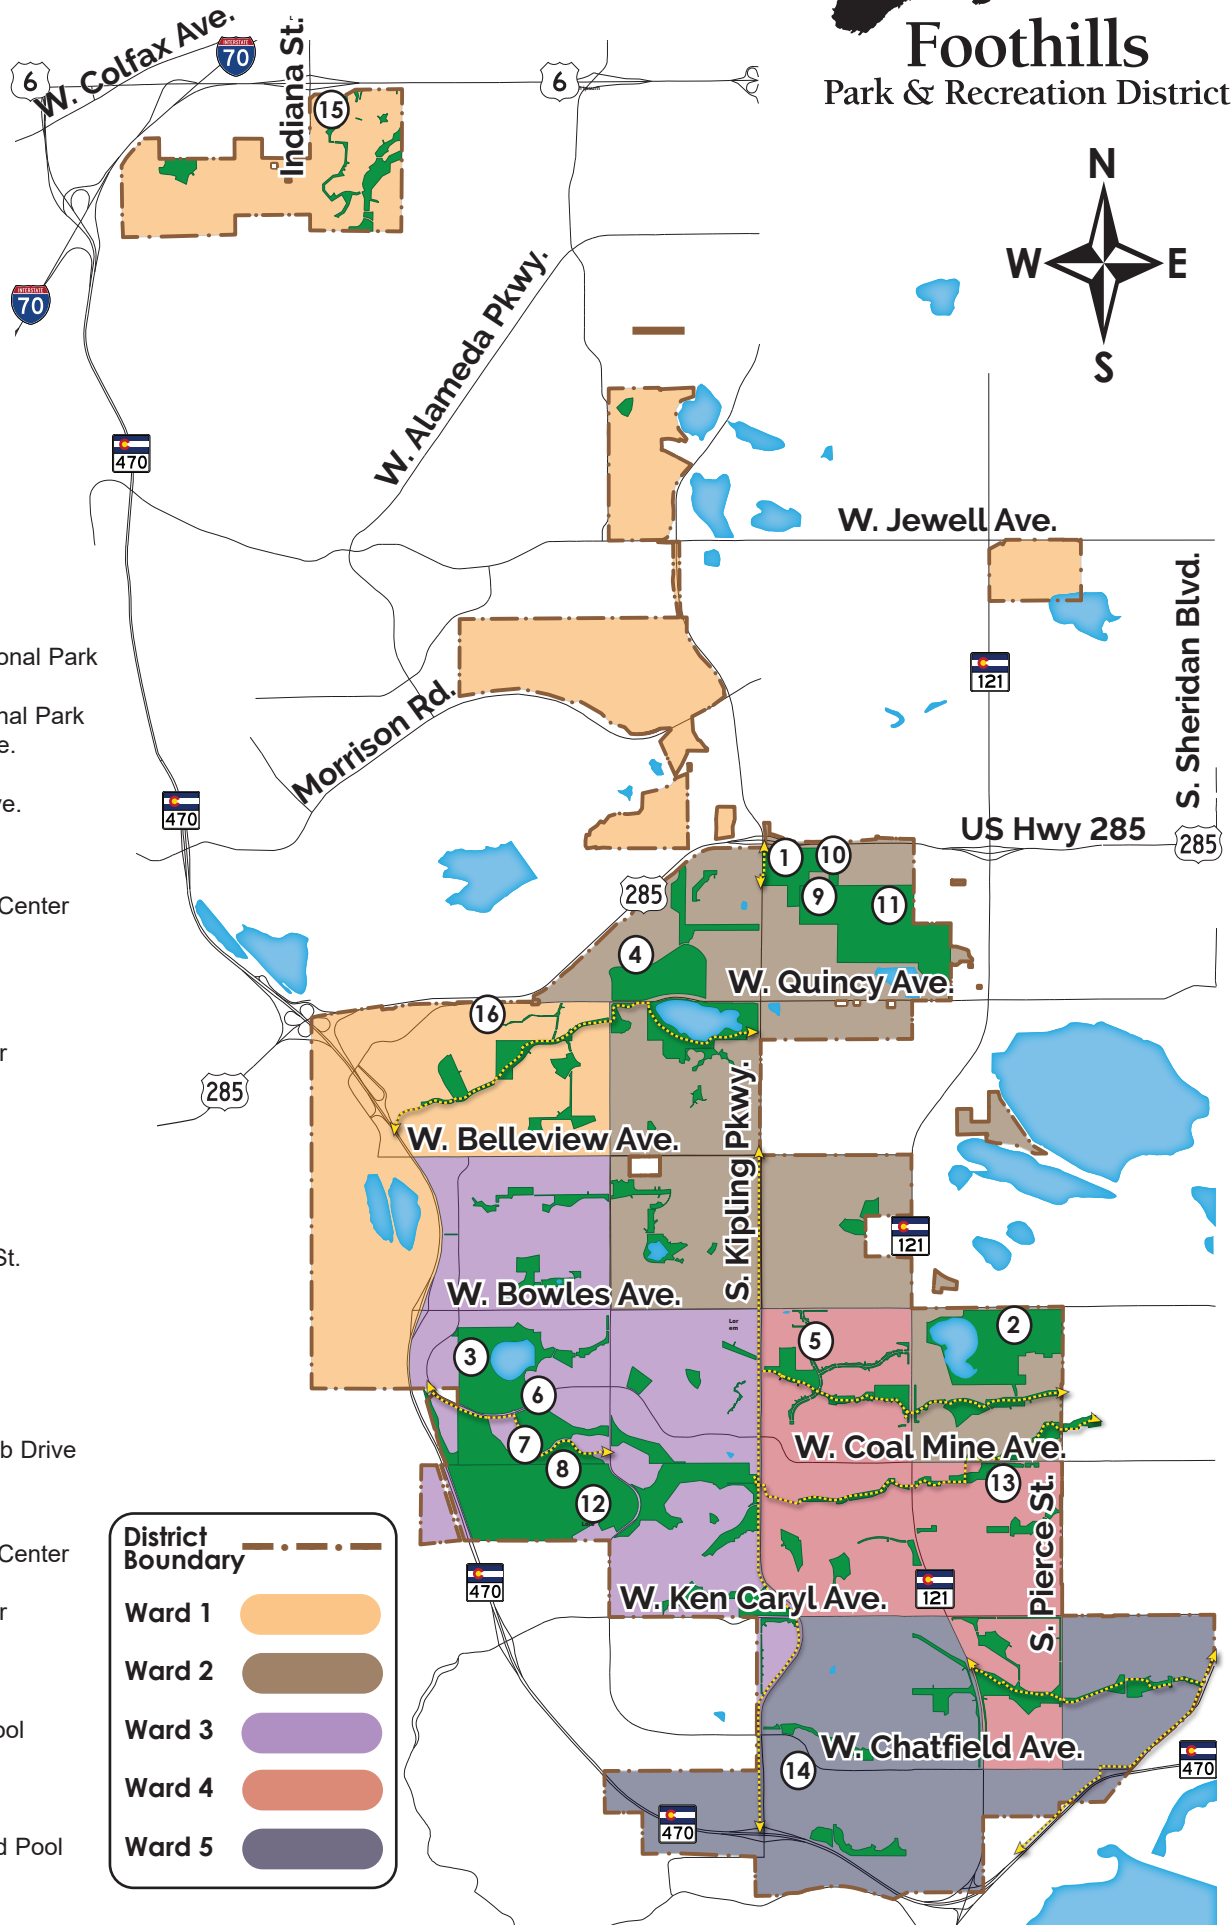

District Map

Foothills Park & Recreation District

Regional Parks

- 1 Daniel L. Schaefer Athletic Complex
9750 W. Hampden Ave.
- 2 Robert F. Clement Regional Park
7306 W. Bowles
- 3 Robert A. Easton Regional Park
12819 W. Coal Mine Ave.
- 4 Fehringer Ranch Park
S. Nelson @ Nassau Ave.

District Facilities

- 5 Lilley Gulch Recreation Center
6147 S. Holland Way
- 6 Peak Community & Wellness Center
6612 S. Ward St.
- 7 Ridge Recreation Center
6613 S. Ward St.
- 8 Edge Ice Arena
6623 S. Ward St.
- 9 Foothills Sports Arena
3608 S. Kipling Pkwy
- 10 Foothills Fieldhouse
3606 S. Independence St.

Golf Courses

- 11 Foothills Golf Course
3910 S. Carr St.
- 12 Meadows Golf Club
7007 Meadows Golf Club Drive

Pools

- 5 Lilley Gulch Recreation Center
6147 S. Holland Way
- 7 Ridge Recreation Center
6613 S. Ward St.
- 13 Columbine West Pool
7046 S. Webster
- 14 Deer Creek Park and Pool
8637 S. Garrison St.
- 15 6th Ave. West Pool
400 Holman Way
- 16 Weaver Hollow Park and Pool
12750 W. Stanford Ave.

District Boundary	
Ward 1	
Ward 2	
Ward 3	
Ward 4	
Ward 5	