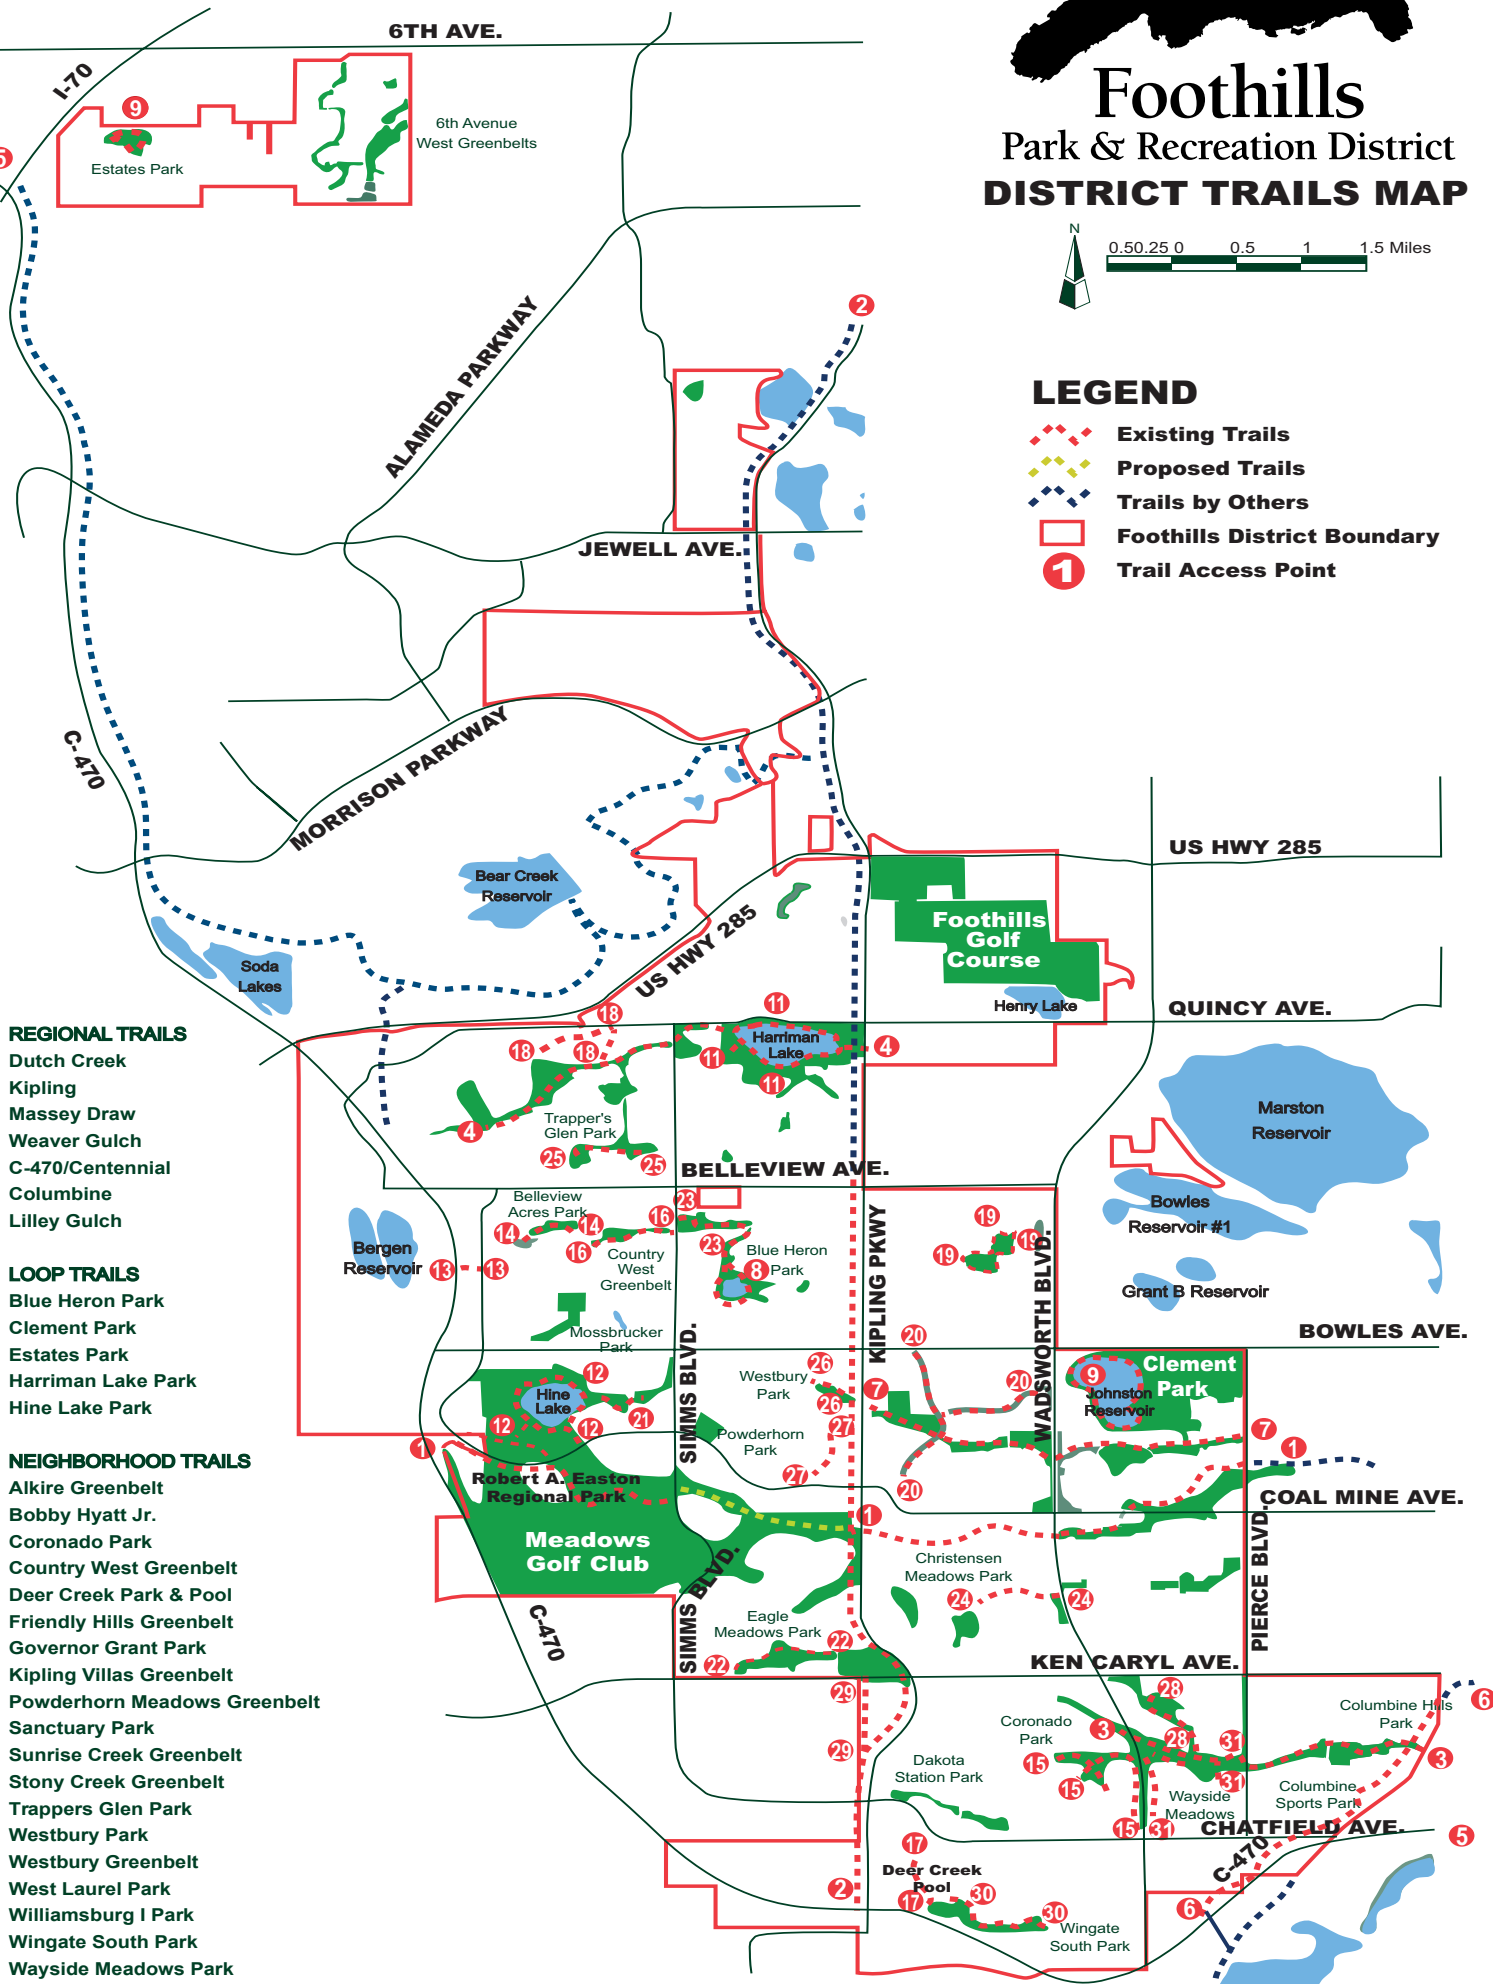

For more information, please visit us online at:
www.ifoohills.org

FOOTHILLS REGIONAL & LOOP TRAILS

REGIONAL PAVED TRAIL CORRIDORS WITHIN FOOTHILLS DISTRICT BOUNDARIES

- 1 Dutch Creek Regional Trail (E. to W.)
Distance: 2.3 miles • Rating: Easy
- 2 Kipling Trail (N. to S.)
Distance: 11.55 miles • Rating: Easy/Mod.
- 3 Massey Draw Regional Trail (E. to W.)
Distance: 1.64 miles • Rating: Easy
- 4 Weaver Gulch Regional Trail (E. to W.)
Distance: 2.35 miles • Rating: Easy
- 5 C-470/ Centennial Trail (N. to S.)
Distance: 8.98 miles • Rating: Easy/Mod.
- 6 Columbine Trail (N.E. to S.W.)
Distance: 4.25 miles • Rating: Easy
- 7 Lilley Gulch Trail (E. to W.)
Distance: 2.19 miles • Rating: Easy

OTHER TRAILS AT FOOTHILLS PARKS - LOOPS

- 8 Blue Heron Park - Beers Sister Reservoir
Distance: .67 miles • Rating: Easy
- 9 Clement Park - Johnston Reservoir Trail
Distance: 1.42 miles • Rating: Easy
- 10 Estates Park - Detention Basin Trail
Distance: .45 miles • Rating: Easy/Mod.
- 11 Harriman Lake Park - Harriman Lake Trail
Distance: 1.43 miles • Rating: Easy/Mod.
- 12 The Robert A. Easton Regional Park
Hine Lake Trail
Distance: 1.06 miles • Rating: Easy/Mod.

**Join the AMERICA ON THE MOVE
10,000 STEPS PER DAY Challenge!**
**(Average steps per mile = 2,000
– depending on stride.)**

Foothills

Park & Recreation District

DISTRICT TRAILS MAP

LEGEND

- Existing Trails
- Proposed Trails
- Trails by Others
- Foothills District Boundary
- Trail Access Point

REGIONAL TRAILS

- 1 Dutch Creek
- 2 Kipling
- 3 Massey Draw
- 4 Weaver Gulch
- 5 C-470/Centennial
- 6 Columbine
- 7 Lilley Gulch

LOOP TRAILS

- 8 Blue Heron Park
- 9 Clement Park
- 10 Estates Park
- 11 Harriman Lake Park
- 12 Hine Lake Park